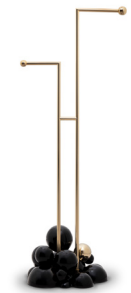

Top in Nero Marquina Marble.
Structure in High gloss black lacquered.

VANITY TABLES

SYMPHONY | VANITY TABLE

W 150cm | 59.05" D 45cm | 17.71" H 160cm | 41.33"

Black lacquered glossy, gold plated brass.

TOWEL HOLDER

DARIAN | TOWEL RACK

W 50cm | 19.58" D 20cm | 7.87" H 120cm | 47.24"
Structure in brass, wood and leather.

EDEN | TOWEL RACK

W 60.5cm | 23.8" D 44cm | 17.3" H 104cm | 40.9"
Base in polished casted brass.
Tubes in polished Brass, high Gloss Varnish.

DIAMOND | TOWEL RACK

W 54.5cm | 21.46" D 17cm | 6.69" H 123cm | 48.4"
Base in Nero Marquina Marble.
Tubes in polished Brass.

NEWTON | TOWEL RACK

W 62cm | 24.41" D 36cm | 14.17" H 120cm | 47.24"
Tubes in Polished Brass, High Gloss Varnish.
Base in black lacquered spheres with high gloss varnish finishing and some gold plated spheres.