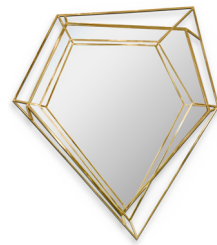

ESSENTIAL HOME

DIAMOND SMALL | MIRROR

W 97cm | 38.19" D 16.5cm | 6.5" H 110cm | 43.31"
Structure in brass.