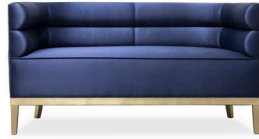

MAASAI | 2 SEAT SOFA

W 137cm | 53.93" D 71cm | 27.95" H 72cm | 28.3"
Fabric satin. Legs in gold glossy leaf.
Nails golden polished.