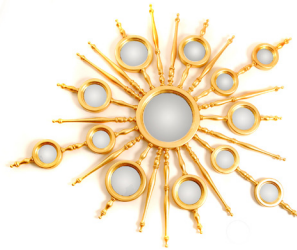

BOCA DO LOBO

APOLLO | MIRROR

DIAM 160cm | 63" D 5cm | 2"
Structure in Mahogany Wood and gold leaf.